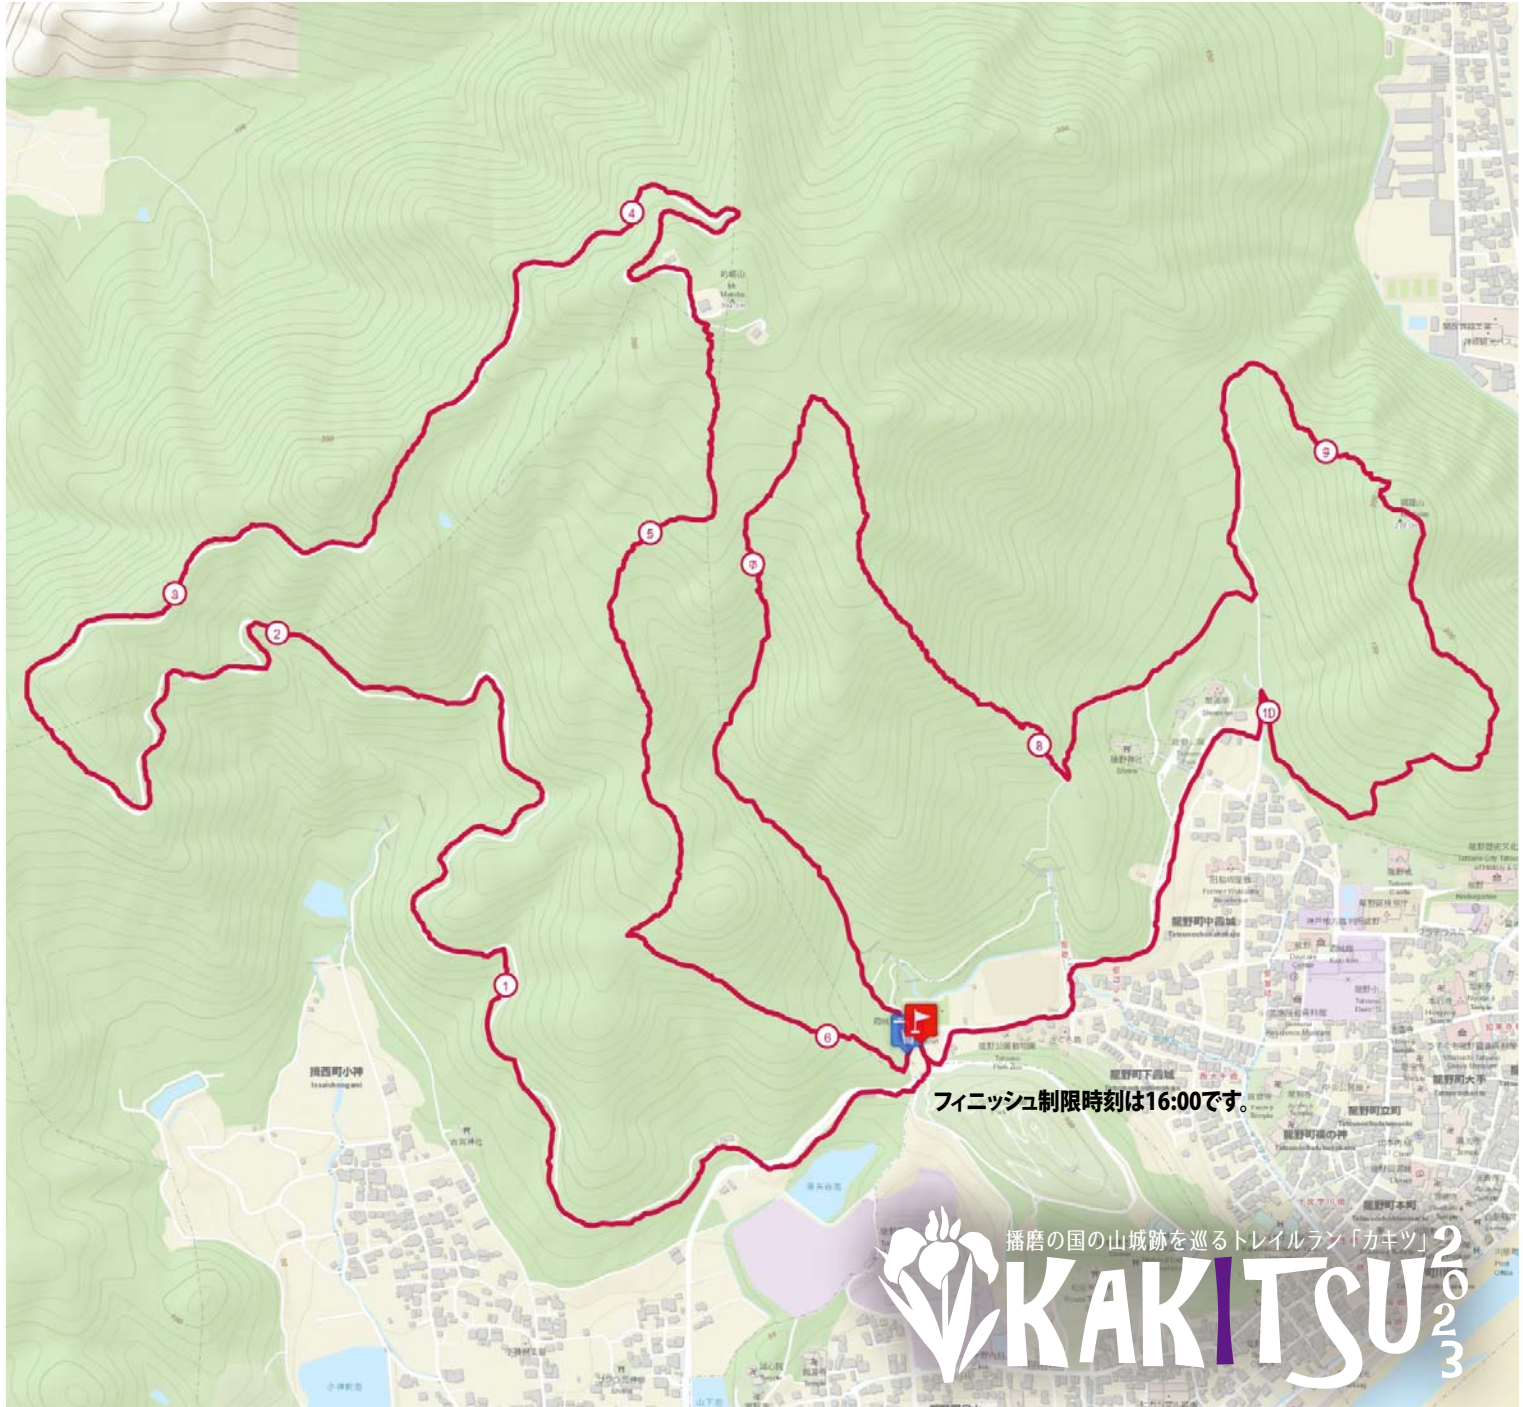

Get this track on your mobile with the app TrailConnect. To read more : <http://trailconnect.run>

<https://tracedetail.com>

 > 10%  > 20%  > 30%